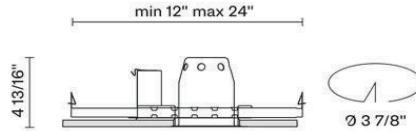

NC LED
Integral LED for New Construction