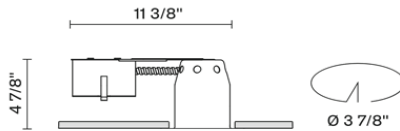

Faretti

D27 LED Housings

Project Reference

Fixture Type

Selected Product Model

RM LED
Integral LED Remodel Applications