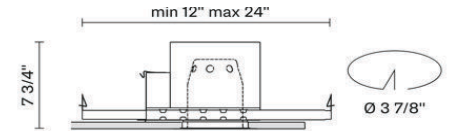

IC LED
Integral LED, Insulated Ceiling Contact

Description

After intense research on shapes in spaces, Pamio Design Studio succeeded in creating a wide range of recessed lighting fixtures that are both functional and exquisite. The shapes, facets, materials, and finishes were conceived to produce the best lighting possible while adding a touch of elegance to the usual recessed spotlights making the space less technical and cold.

The result is the D27 Faretti series, a range of "small gems of light", that enhance the ceiling in any space, creating elegant, unique atmospheres. Recessed lighting fixtures are for indoor use with housings available for Remodel, New Construction, and Insulated Ceilings. Match with Crystal and Glass Trims in both transparent or satin finishes, and some with stainless steel front plates.

Trims are available for DRY (open glass) or DAMP (closed glass) applications.

Optical assembly

- Bridgelux BXRC-30E2000-C-23 Remote Phosphor LED Module
  40 Degree Optical Assembly with Integral Heatsink
- >93+ CRI
- Field Accessible and Replaceable

Product performances

- LED 500mA
- 1x16W - 40°
- WHITE 3000K, 93+CRI
- 1000 Source lumens

Hm	BEAM (ft)	FC
8'	5.8	41
10'	7.2	26
12'	8.6	18
14'	10.1	14

Weight

5.51 lb

Electrical & dimming

- 120V Only
- Dimmable to 10% with ELV Dimmer

Mechanical

Remodel Housing:

- Housing is designed for Remodel installations up to 5/8" thick ceilings and not for contact with insulation
- (4) Clips are used to lock fixture into place
- Multiple knockouts located on (4) sides of the driver box for easier installation access

New Construction (NC) and Insulated Ceiling (IC) Housings:

- Trim on housing is preset for 1/2" drywall and field adjustable to work with up to 2.5" ceiling thickness
- Hanger Bars adjustable from 13" to 25" for joist and grid ceiling installations
- Pre-attached nails included on hanger bars
- Housing is designed for New Construction installations
  - NC - Not for contact with insulation
  - IC - For direct insulation contact

Product options (Minimum order quantities may apply)

Driver

- D27F-MOD-DRVR-277V-ELV - 277V Only, ELV Dimming
- D27F-MOD-DRVR-UNV-010V - 0-10V dimming (NC and IC only)
- D27F-MOD-ELDOLED - HO Driver 0.1%Dimming. Programmable for 1000 or 1918 lumens (NC and IC (low output only) only)

Safety Clip

- D27-SC - 12" Safety cable with safety clamp for Faretti Glass

CCT

- D27F-MOD-2700K - 2700K, 93CRI
- D27F-MOD-3500K - 3500K, 93CRI
- D27F-MOD-4000K - 4000K, 93CRI

High Output

- D27F-MOD-HI-OUTPUT - 1918 Initial Lumens, 93CRI. (NC Only)

Listing & warranties

ETL Listed to UL 1578 Standard

* Options listed are available with extended lead times; minimum order quantities may apply

Pictures, descriptions, dimensions and technical data have to be considered as purely indicative. While maintaining the basic characteristics of the product, the manufacturer reserves the right to make modifications at any time with the sole aim of improvement.