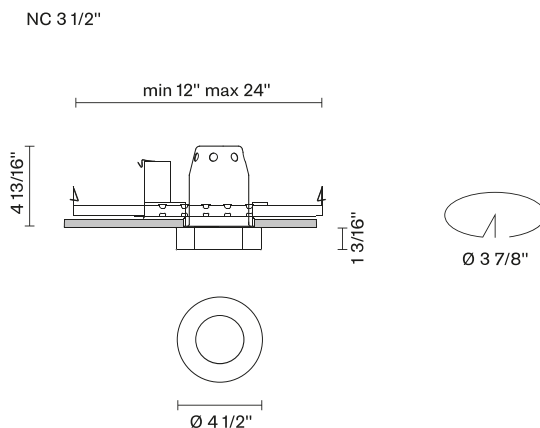

Material

Crystal glass

Color

Clear

Other colors available

Check online www.fabbian.us

Included accessories

LED, Driver

Options

0-10V dimming
2700K, 3500K, 4000K
2000 Lumen Module
277V
Safety cable model D27-SC for seismic needs

Description

The Faretti Lei semi-recessed spotlight has a classic and functional Round shape. Its diffuser comes in transparent crystal, which is frosted internally. Integral LED lamping. New Construction Housing. Suitable for residential, corporate, hospitality, and retail applications.

Voltage

120V

Dimmable

ELV

Specs

T24

Light source and Technical

Lamp type: LED

Wattage: 16W

Color temperature: 3000K

CRI: 93

Lumens: 1000lm