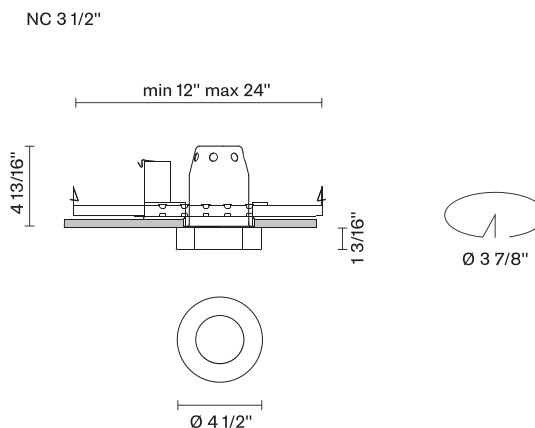

Faretti D27
D27F43NC00
Pamio Design

Fixture type
 Project name

Dimensions

Material

Crystal glass

Color

Clear

Other colors available