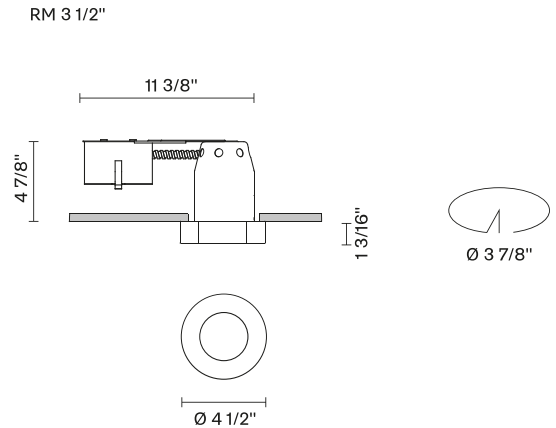

Faretti D27

D27F13RM00

Pamio Design

Fixture type

Project name

Dimensions

Material

Crystal glass

Color

Clear

Other colors available

Check online www.fabbian.us

Not included accessories

GU10 Lamp

Description

The Faretti Lei semi-recessed spotlight has a classic and functional Round shape. Its diffuser comes in transparent crystal, which is frosted internally. GU10-based lamping. Remodel Housing. Suitable for residential, corporate, hospitality, and retail applications.

Voltage

120V

Dimmable

TRIAC

Specs

Light source and Technical

Lamp type: Halogen/Retrofit

Wattage: 50W