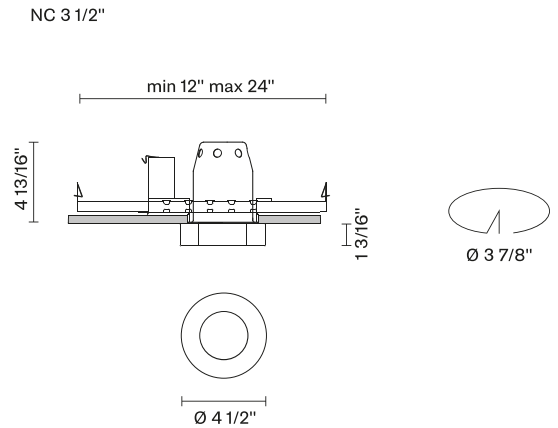

Faretti D27
D27F13NC00
Pamio Design

Fixture type

Project name

Dimensions

Material

Crystal glass

Color

Clear

Other colors available

Check online www.fabbian.us

Not included accessories

GU10 Lamp

Description

The Faretti Lei semi-recessed spotlight has a classic and functional Round shape. Its diffuser comes in transparent crystal, which is frosted internally. GU10-based lamping. New Construction Housing. Suitable for residential, corporate, hospitality, and retail applications.

Voltage

120V

Dimmable

TRIAC

Specs

Light source and Technical

Lamp type: Halogen/Retrofit

Wattage: 50W