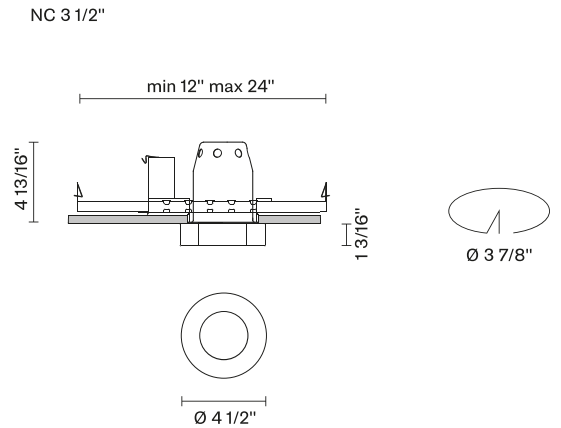

Faretti D27
D27F13NC00
Pamio Design

Fixture type
 Project name

Dimensions

Material

Crystal glass

Color

Clear

Other colors available

Check online www.fabbian.us

Not included accessories

GU10 Lamp

Description

The Faretti Lei semi-recessed spotlight has a classic and functional Round shape. Its diffuser comes in transparent crystal, which is frosted internally. GU10-based lamping. New Construction Housing. Suitable for residential, corporate, hospitality, and retail applications.

Voltage

120V

Dimmable

TRIAC

Specs

Light source and Technical

Lamp type: Halogen/Retrofit
Wattage: 50W