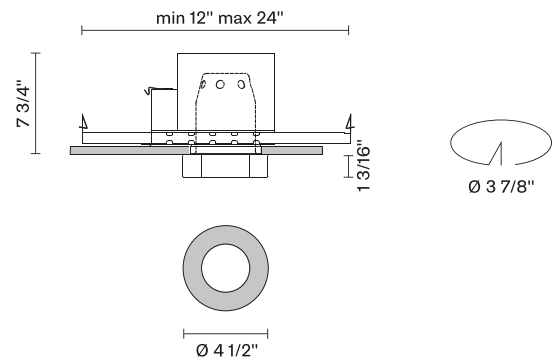

Faretti D27
D27F15IC35
Pamio Design

Fixture type

Project name

Dimensions

IC 3 1/2"

Material

Crystal glass - Stainless steel

Color

 Polished Stainless Steel

Other colors available

Check online www.fabbian.us

Not included accessories

GU10 Lamp

Description

The Faretti Lei semi-recessed spotlight has a classic and functional Round shape. Its diffuser comes in transparent crystal with a polished metal plate. GU10-based lamping. IC Rated Housing. Suitable for residential, corporate, hospitality, and retail applications.

Voltage

120V

Dimmable

TRIAC

Specs

Light source and Technical

Lamp type: Halogen/Retrofit

Wattage: 50W