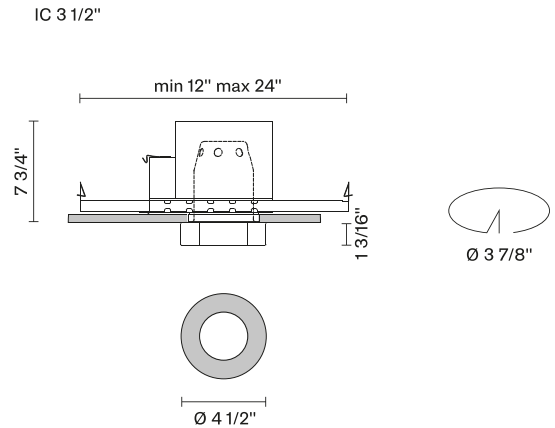

Faretti D27
D27F15IC35
Pamio Design

Fixture type

Project name

Dimensions

Material

Crystal glass - Stainless steel

Color

 Polished Stainless Steel

Other colors available

Check online www.fabbian.us

Not included accessories

GU10 Lamp

Description

The Faretti Lei semi-recessed spotlight has a classic and functional Round shape. Its diffuser comes in transparent crystal with a polished metal plate. GU10-based lamping. IC Rated Housing. Suitable for residential, corporate, hospitality, and retail applications.

Voltage

120V

Dimmable

TRIAC

Specs

Light source and Technical

Lamp type: Halogen/Retrofit

Wattage: 50W