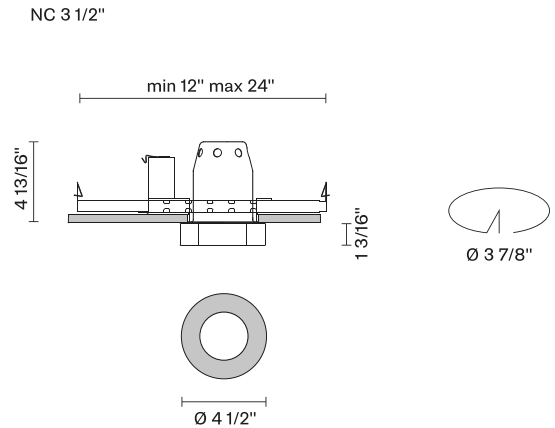

Faretti D27
D27F15NC35
Pamio Design

Fixture type

Project name

Dimensions

Material

Crystal glass - Stainless steel

Color

 Polished Stainless Steel

Other colors available

Check online www.fabbian.us

Not included accessories

GU10 Lamp

Description

The Faretti Lei semi-recessed spotlight has a classic and functional Round shape. Its diffuser comes in transparent crystal with a polished metal plate. GU10-based lamping. New Construction Housing. Suitable for residential, corporate, hospitality, and retail applications.

Voltage

120V

Dimmable

TRIAC

Specs

Light source and Technical

Lamp type: Halogen/Retrofit

Wattage: 50W