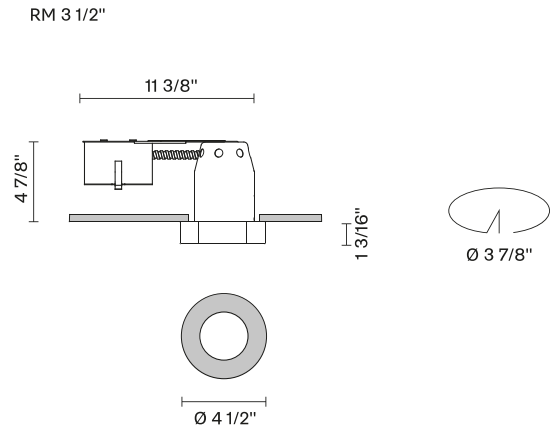

Faretti D27

D27F15RM35

Pamio Design

Fixture type

Project name

Dimensions

Material

Crystal glass - Stainless steel

Color

 Polished Stainless Steel

Other colors available

Check online www.fabbian.us

Not included accessories

GU10 Lamp

Description

The Faretti Lei semi-recessed spotlight has a classic and functional Round shape. Its diffuser comes in transparent crystal with a polished metal plate. GU10-based lamping. Remodel Housing. Suitable for residential, corporate, hospitality, and retail applications.

Voltage

120V

Dimmable

TRIAC

Specs

Light source and Technical

Lamp type: Halogen/Retrofit

Wattage: 50W