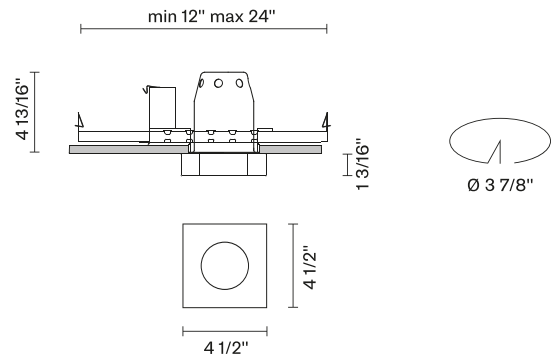

Faretti D27
D27F39NC00
Pamio Design

Fixture type
 Project name

Dimensions

NC 3 1/2"

Description

The Faretti Lui semi-recessed spotlight has a classic and functional square shape. Its diffuser comes in transparent crystal, which is frosted internally. Integral LED lamping. New Construction Housing. Suitable for residential, corporate, hospitality, and retail applications.