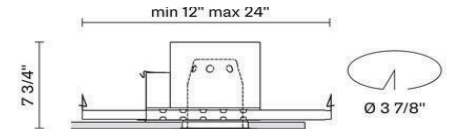

IC LED
Integral LED, Insulated Ceiling Contact

Description

After intense research on shapes in spaces, Pamio Design Studio succeeded in creating a wide range of recessed lighting fixtures that are both functional and exquisite. The shapes, facets, materials, and finishes were conceived to produce the best lighting possible while adding a touch of elegance to the usual recessed spotlights making the space less technical and cold.

The result is the D27 Faretti series, a range of "small gems of light", that enhance the ceiling in any space, creating elegant, unique atmospheres. Recessed lighting fixtures are for indoor use with housings available for Remodel, New Construction, and Insulated Ceilings. Match with Crystal and Glass Trims in both transparent or satin finishes, and some with stainless steel front plates.

Trims are available for DRY (open glass) or DAMP (closed glass) applications.

Optical assembly

- Bridgelux BXRC-30E2000-C-23 Remote Phosphor LED Module
  40 Degree Optical Assembly with Integral Heatsink
- >93+ CRI
- Field Accessible and Replaceable

Product performances

- LED 500mA
- 1x16W - 40°
- WHITE 3000K, 93+CRI
- 1000 Source lumens

Hm	BEAM (ft)	FC
8'	5.8	41
10'	7.2	26
12'	8.6	18
14'	10.1	14

Weight

5.51 lb

Electrical & dimming

- 120V Only
- Dimmable to 10% with ELV Dimmer

Mechanical

Remodel Housing:

- Housing is designed for Remodel installations up to 5/8" thick ceilings and not for contact with insulation
- (4) Clips are used to lock fixture into place
- Multiple knockouts located on (4) sides of the driver box for easier installation access

New Construction (NC) and Insulated Ceiling (IC) Housings:

- Trim on housing is preset for 1/2" drywall and field adjustable to work with up to 2.5" ceiling thickness
- Hanger Bars adjustable from 13" to 25" for joist and grid ceiling installations
- Pre-attached nails included on hanger bars
- Housing is designed for New Construction installations
  - NC - Not for contact with insulation
  - IC - For direct insulation contact

Product options (Minimum order quantities may apply)

Driver

- D27F-MOD-DRVR-277V-ELV - 277V Only, ELV Dimming
- D27F-MOD-DRVR-UNV-010V - 0-10V dimming (NC and IC only)
- D27F-MOD-ELDOLED - HO Driver 0.1% Dimming. Programmable for 1000 or 1918 lumens (NC and IC (low output only) only)

Safety Clip

- D27-SC - 12" Safety cable with safety clamp for Faretti Glass

CCT

- D27F-MOD-2700K - 2700K, 93CRI
- D27F-MOD-3500K - 3500K, 93CRI
- D27F-MOD-4000K - 4000K, 93CRI

High Output

- D27F-MOD-HI-OUTPUT - 1918 Initial Lumens, 93CRI. (NC Only)

Listing & warranties

ETL Listed to UL 1578 Standard

* Options listed are available with extended lead times; minimum order quantities may apply

Pictures, descriptions, dimensions and technical data have to be considered as purely indicative. While maintaining the basic characteristics of the product, the manufacturer reserves the right to make modifications at any time with the sole aim of improvement.