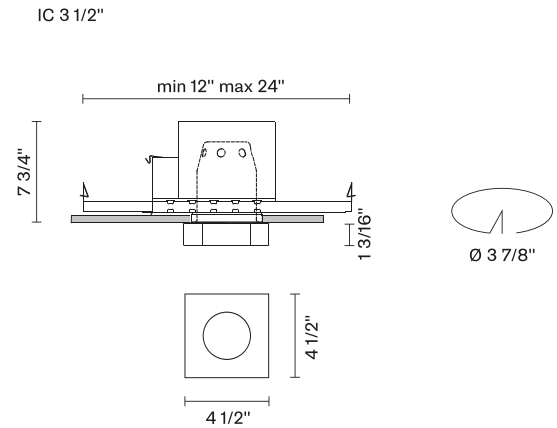

Faretti D27
D27F39IC00
Pamio Design

Fixture type

Project name

Dimensions

Material

Crystal glass

Color

Clear