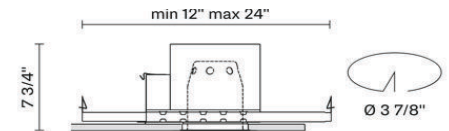

IC LED
Integral LED, Insulated Ceiling Contact

Description

After intense research on shapes in spaces, Pamio Design Studio succeeded in creating a wide range of recessed lighting fixtures that are both functional and exquisite. The shapes, facets, materials, and finishes were conceived to produce the best lighting possible while adding a touch of elegance to the usual recessed spotlights making the space less technical and cold.

The result is the D27 Faretti series, a range of "small gems of light", that enhance the ceiling in any space, creating elegant, unique atmospheres. Recessed lighting fixtures are for indoor use with housings available for Remodel, New Construction, and Insulated Ceilings. Match with Crystal and Glass Trims in both transparent or satin finishes, and some with stainless steel front plates.

Trims are available for DRY (open glass) or DAMP (closed glass) applications.

Optical assembly

- Bridgelux BXRC-30E2000-C-23 Remote Phosphor LED Module
  40 Degree Optical Assembly with Integral Heatsink
- >93+ CRI
- Field Accessible and Replaceable

Product performances

- LED 500mA
- 1x16W - 40°
- WHITE 3000K, 93+CRI
- 1000 Source lumens

Hm	BEAM (ft)	FC
8'	5.8	41
10'	7.2	26
12'	8.6	18
14'	10.1	14

Weight

5.51 lb

Electrical & dimming

- 120V Only
- Dimmable to 10% with ELV Dimmer

Mechanical

Remodel Housing:

- Housing is designed for Remodel installations up to 5/8" thick ceilings and not for contact with insulation
- (4) Clips are used to lock fixture into place
- Multiple knockouts located on (4) sides of the driver box for easier installation access

New Construction (NC) and Insulated Ceiling (IC) Housings:

- Trim on housing is preset for 1/2" drywall and field adjustable to work with up to 2.5" ceiling thickness
- Hanger Bars adjustable from 13" to 25" for joist and grid ceiling installations
- Pre-attached nails included on hanger bars
- Housing is designed for New Construction installations
  - NC - Not for contact with insulation
  - IC - For direct insulation contact

Product options (Minimum order quantities may apply)

Driver

- D27F-MOD-DRVR-277V-ELV - 277V Only, ELV Dimming
- D27F-MOD-DRVR-UNV-010V - 0-10V dimming (NC and IC only)
- D27F-MOD-ELDOLED - HO Driver 0.1% Dimming. Programmable for 1000 or 1918 lumens (NC and IC (low output only) only)

Safety Clip

- D27-SC - 12" Safety cable with safety clamp for Faretti Glass

CCT

- D27F-MOD-2700K - 2700K, 93CRI
- D27F-MOD-3500K - 3500K, 93CRI
- D27F-MOD-4000K - 4000K, 93CRI

High Output

- D27F-MOD-HI-OUTPUT - 1918 Initial Lumens, 93CRI. (NC Only)

Listing & warranties

ETL Listed to UL 1578 Standard

* Options listed are available with extended lead times; minimum order quantities may apply

Pictures, descriptions, dimensions and technical data have to be considered as purely indicative. While maintaining the basic characteristics of the product, the manufacturer reserves the right to make modifications at any time with the sole aim of improvement.