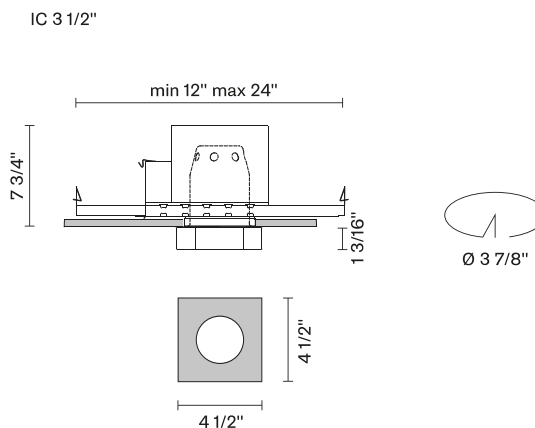

Faretti D27
D27F40IC35
Pamio Design

Fixture type
 Project name

Dimensions

Material

Crystal glass - Stainless steel

Color

 Polished Stainless Steel

Other colors available