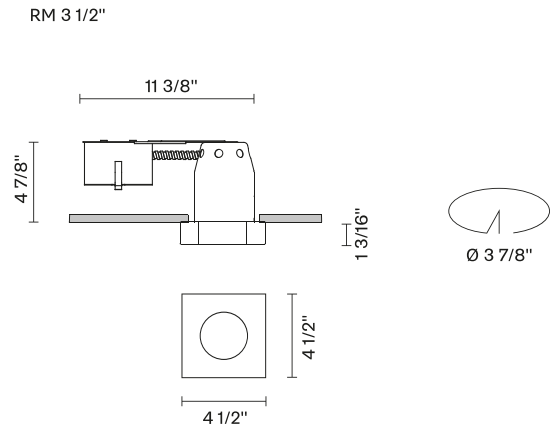

Faretti D27

D27F09RM00

Pamio Design

Fixture type

Project name

Dimensions

Material

Crystal glass

Color

Clear

Other colors available

Check online www.fabbian.us

Not included accessories

GU10 Lamp

Description

The Faretti Lui semi-recessed spotlight has a classic and functional square shape. Its diffuser comes in transparent crystal, which is frosted internally. GU10-based lamping. Remodel Housing. Suitable for residential, corporate, hospitality, and retail applications.

Voltage

120V

Dimmable

TRIAC

Specs

Light source and Technical

Lamp type: Halogen/Retrofit

Wattage: 50W