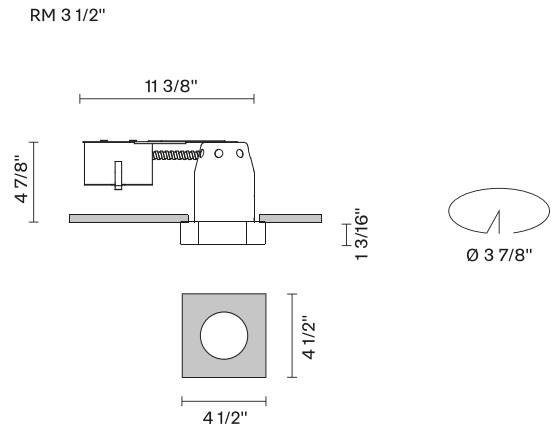

Faretti D27

D27F11RM35

Pamio Design

Fixture type

Project name

Dimensions

Material

Crystal glass - Stainless steel

Color

 Polished Stainless Steel

Other colors available

Check online www.fabbian.us

Not included accessories

GU10 Lamp

Description

The Faretti Lui semi-recessed spotlight has a classic and functional square shape. Its diffuser comes in transparent crystal with a polished metal plate. GU10-based lamping. Remodel Housing. Suitable for residential, corporate, hospitality, and retail applications.

Voltage

120V

Dimmable

TRIAC

Specs

Light source and Technical

Lamp type: Halogen/Retrofit

Wattage: 50W