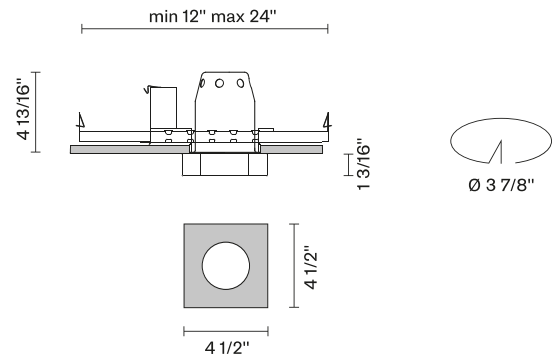

Faretti D27
D27F11NC35
Pamio Design

Fixture type

Project name

Dimensions

NC 3 1/2"

Material

Crystal glass - Stainless steel

Color

 Polished Stainless Steel

Other colors available

Check online www.fabbian.us

Not included accessories

GU10 Lamp

Description

The Faretti Lui semi-recessed spotlight has a classic and functional square shape. Its diffuser comes in transparent crystal with a polished metal plate. GU10-based lamping. New Construction Housing. Suitable for residential, corporate, hospitality, and retail applications.

Voltage

120V

Dimmable

TRIAC

Specs

Light source and Technical

Lamp type: Halogen/Retrofit

Wattage: 50W