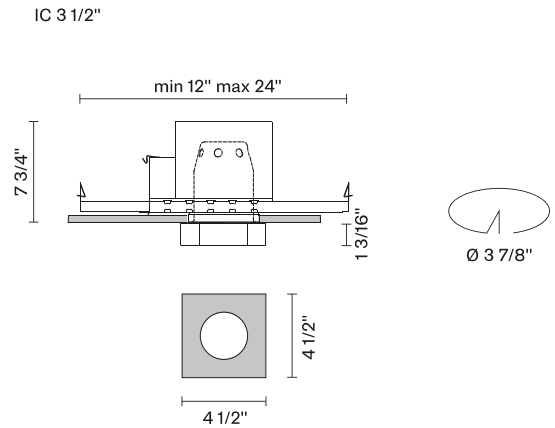

Faretti D27
D27F11IC35
Pamio Design

Fixture type
 Project name

Dimensions

Material

Crystal glass - Stainless steel

Color

 Polished Stainless Steel

Other colors available

Check online www.fabbian.us

Not included accessories

GU10 Lamp

Description

The Faretti Lui semi-recessed spotlight has a classic and functional square shape. Its diffuser comes in transparent crystal with a polished metal plate. GU10-based lamping. IC Rated Housing. Suitable for residential, corporate, hospitality, and retail applications.

Voltage

120V

Dimmable

TRIAC

Specs

Light source and Technical

Lamp type: Halogen/Retrofit

Wattage: 50W