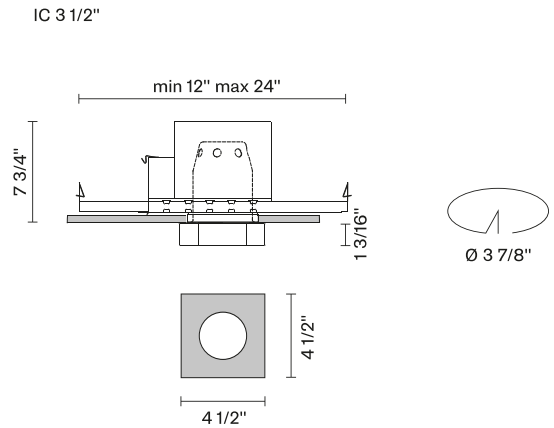

Faretti D27
D27F11IC35
Pamio Design

Fixture type

Project name

Dimensions

Material

Crystal glass - Stainless steel

Color

 Polished Stainless Steel

Other colors available

Check online www.fabbian.us

Not included accessories

GU10 Lamp

Description

The Faretti Lui semi-recessed spotlight has a classic and functional square shape. Its diffuser comes in transparent crystal with a polished metal plate. GU10-based lamping. IC Rated Housing. Suitable for residential, corporate, hospitality, and retail applications.

Voltage

120V

Dimmable

TRIAC

Specs

Light source and Technical

Lamp type: Halogen/Retrofit

Wattage: 50W