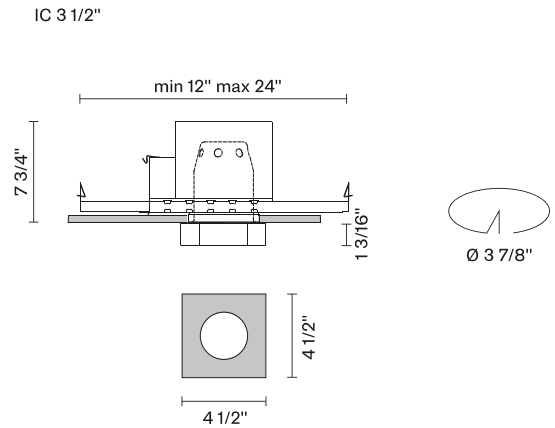

Faretti D27
D27F11IC35
Pamio Design

Fixture type

Project name

Dimensions

Material

Crystal glass - Stainless steel

Color

 Polished Stainless Steel

Other colors available

Check online www.fabbian.us

Not included accessories

GU10 Lamp

Description

The Faretti Lui semi-recessed spotlight has a classic and functional square shape. Its diffuser comes in transparent crystal with a polished metal plate. GU10-based lamping. IC Rated Housing. Suitable for residential, corporate, hospitality, and retail applications.

Voltage

120V

Dimmable

TRIAC

Specs

Light source and Technical

Lamp type: Halogen/Retrofit

Wattage: 50W