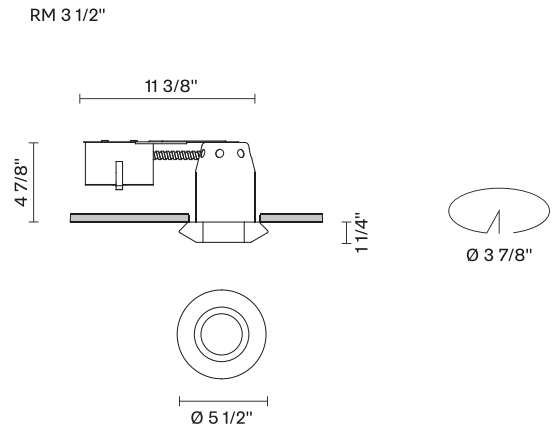

Faretti D27

D27F56RM00

Pamio Design

Fixture type
Project name

Dimensions

Material

Crystal glass

Color

Clear

Other colors available

Check online www.fabbian.us

Not included accessories

GU10 Lamp

Description

The Faretti Rombo spotlight has a faceted shape that refracts the light and creates unique decorative effects. The diffuser is in transparent crystal glass. GU10-based lamping. Remodel Housing. Suitable for residential, corporate, hospitality, and retail applications.

Voltage

120V

Dimmable

TRIAC

Specs

Light source and Technical

Lamp type: Halogen/Retrofit

Wattage: 50W