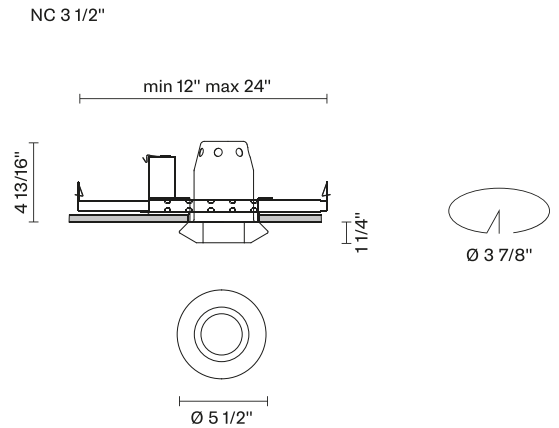

Faretti D27
D27F56NC00
Pamio Design

Fixture type
Project name

Dimensions

Material

Crystal glass

Color

Clear

Other colors available

Check online www.fabbian.us

Not included accessories

GU10 Lamp

Description

The Faretti Rombo spotlight has a faceted shape that refracts the light and creates unique decorative effects. The diffuser is in transparent crystal glass. GU10-based lamping. New Construction Housing. Suitable for residential, corporate, hospitality, and retail applications.

Voltage

120V

Dimmable

TRIAC

Specs

Light source and Technical

Lamp type: Halogen/Retrofit

Wattage: 50W