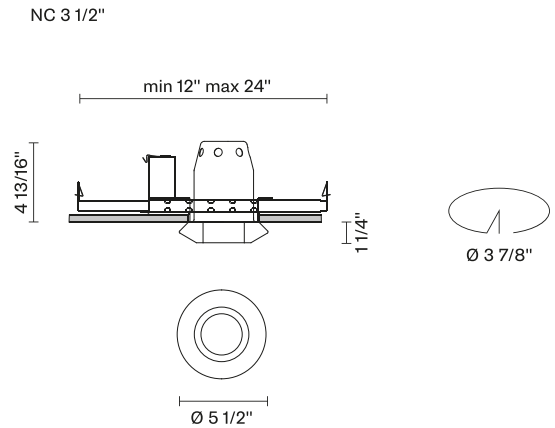

Faretti D27
D27F56NC00
Pamio Design

Fixture type

Project name

Dimensions

Material

Crystal glass

Color

Clear

Other colors available

Check online www.fabbian.us

Not included accessories

GU10 Lamp

Description

The Faretti Rombo spotlight has a faceted shape that refracts the light and creates unique decorative effects. The diffuser is in transparent crystal glass. GU10-based lamping. New Construction Housing. Suitable for residential, corporate, hospitality, and retail applications.

Voltage

120V

Dimmable

TRIAC

Specs

Light source and Technical

Lamp type: Halogen/Retrofit

Wattage: 50W