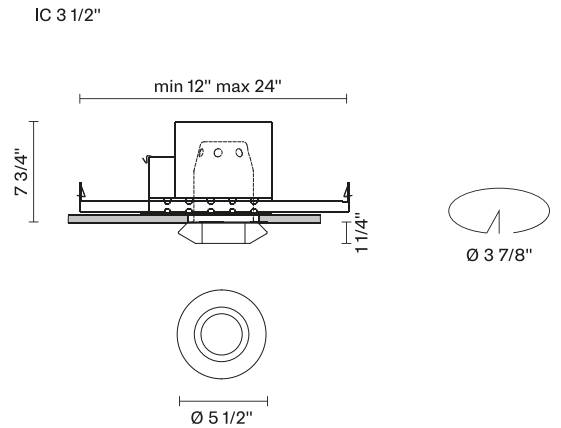

Faretti D27
D27F56IC00
Pamio Design

Fixture type
 Project name

Dimensions

Material

Crystal glass

Color

Clear

Other colors available

Check online www.fabbian.us

Not included accessories

GU10 Lamp

Description

The Faretti Rombo spotlight has a faceted shape that refracts the light and creates unique decorative effects. The diffuser is in transparent crystal glass. GU10-based lamping. IC Rated Housing. Suitable for residential, corporate, hospitality, and retail applications.

Voltage

120V

Dimmable

TRIAC

Specs

Light source and Technical

Lamp type: Halogen/Retrofit

Wattage: 50W