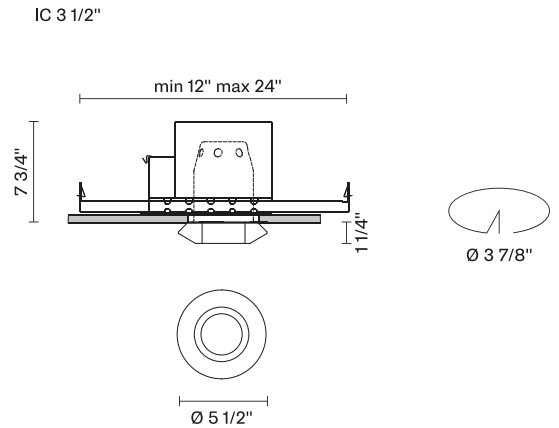

Faretti D27
D27F56IC00
Pamio Design

Fixture type
 Project name

Dimensions

Material

Crystal glass

Color

Clear

Other colors available

Check online www.fabbian.us

Not included accessories

GU10 Lamp

Description

The Faretti Rombo spotlight has a faceted shape that refracts the light and creates unique decorative effects. The diffuser is in transparent crystal glass. GU10-based lamping. IC Rated Housing. Suitable for residential, corporate, hospitality, and retail applications.

Voltage

120V

Dimmable

TRIAC

Specs

Light source and Technical

Lamp type: Halogen/Retrofit

Wattage: 50W