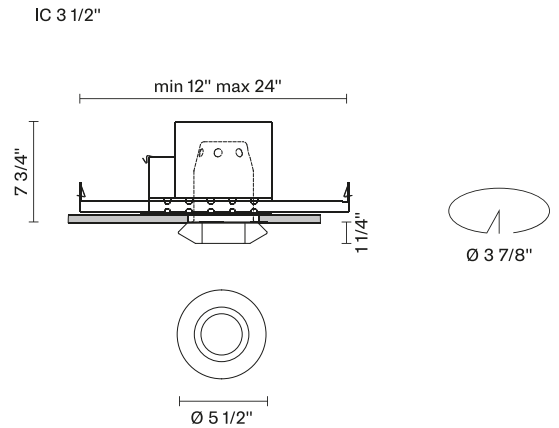

Faretti D27
D27F56IC01
Pamio Design

Fixture type
Project name

Dimensions

Material

Crystal glass

Color

White

Other colors available

Check online www.fabbian.us

Not included accessories

GU10 Lamp

Description

The Faretti Rombo spotlight has a faceted shape that refracts the light and creates unique decorative effects. The diffuser is in white frosted crystal glass. GU10-based lamping. IC Rated Housing. Suitable for residential, corporate, hospitality, and retail applications.

Voltage

120V

Dimmable

TRIAC

Specs

Light source and Technical

Lamp type: Halogen/Retrofit

Wattage: 50W