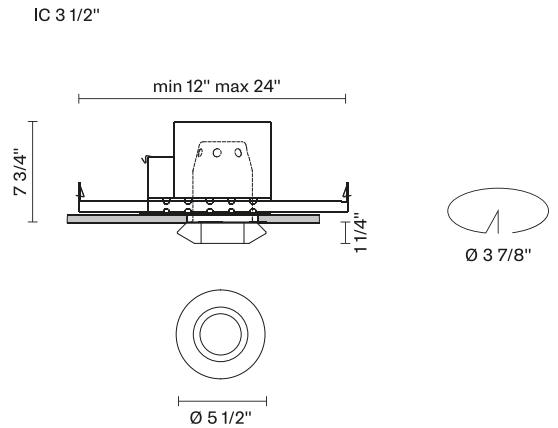

Faretti D27
D27F56IC01
Pamio Design

Fixture type
 Project name

Dimensions

Material

Crystal glass

Color

White

Other colors available

Check online www.fabbian.us

Not included accessories

GU10 Lamp

Description

The Faretti Rombo spotlight has a faceted shape that refracts the light and creates unique decorative effects. The diffuser is in white frosted crystal glass. GU10-based lamping. IC Rated Housing. Suitable for residential, corporate, hospitality, and retail applications.

Voltage

120V

Dimmable

TRIAC

Specs

Light source and Technical

Lamp type: Halogen/Retrofit

Wattage: 50W