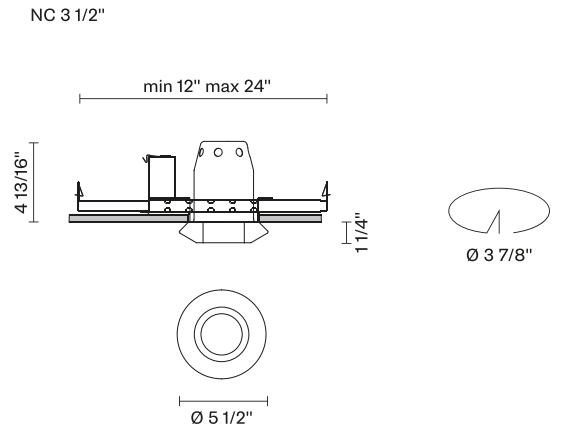

Faretti D27
D27F56NC01
Pamio Design

Fixture type

Project name

Dimensions

Material

Crystal glass

Color

White

Other colors available

Check online www.fabbian.us

Not included accessories

GU10 Lamp

Description

The Faretti Rombo spotlight has a faceted shape that refracts the light and creates unique decorative effects. The diffuser is in white frosted crystal glass. GU10-based lamping. New Construction Housing. Suitable for residential, corporate, hospitality, and retail applications.

Voltage

120V

Dimmable

TRIAC

Specs

Light source and Technical

Lamp type: Halogen/Retrofit
Wattage: 50W