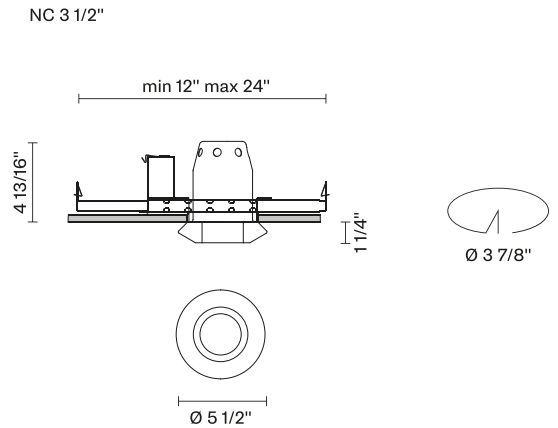

Faretti D27
D27F56NC01
Pamio Design

Fixture type
 Project name

Dimensions

Material

Crystal glass

Color

White

Other colors available

Check online www.fabbian.us

Not included accessories

GU10 Lamp

Description

The Faretti Rombo spotlight has a faceted shape that refracts the light and creates unique decorative effects. The diffuser is in white frosted crystal glass. GU10-based lamping. New Construction Housing. Suitable for residential, corporate, hospitality, and retail applications.

Voltage

120V

Dimmable

TRIAC

Specs

Light source and Technical

Lamp type: Halogen/Retrofit
Wattage: 50W