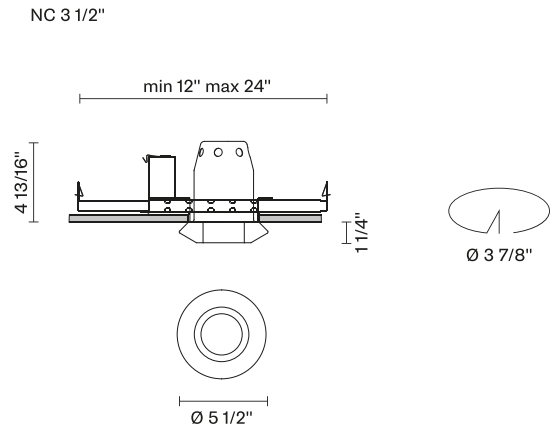

Faretti D27
D27F56NC01
Pamio Design

Fixture type
 Project name

Dimensions

Material

Crystal glass

Color

White

Other colors available

Check online www.fabbian.us

Not included accessories

GU10 Lamp

Description

The Faretti Rombo spotlight has a faceted shape that refracts the light and creates unique decorative effects. The diffuser is in white frosted crystal glass. GU10-based lamping. New Construction Housing. Suitable for residential, corporate, hospitality, and retail applications.

Voltage

120V

Dimmable

TRIAC

Specs

Light source and Technical

Lamp type: Halogen/Retrofit
Wattage: 50W