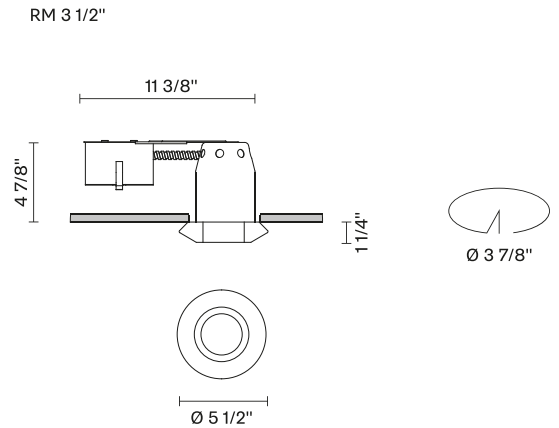

Faretti D27
D27F56RM01
Pamio Design

Fixture type
 Project name

Dimensions

Material

Crystal glass

Color

White

Other colors available

Check online www.fabbian.us

Not included accessories

GU10 Lamp

Description

The Faretti Rombo spotlight has a faceted shape that refracts the light and creates unique decorative effects. The diffuser is in white frosted crystal glass. GU10-based lamping. Remodel Housing. Suitable for residential, corporate, hospitality, and retail applications.

Voltage

120V

Dimmable

TRIAC

Specs

Light source and Technical

Lamp type: Halogen/Retrofit
Wattage: 50W