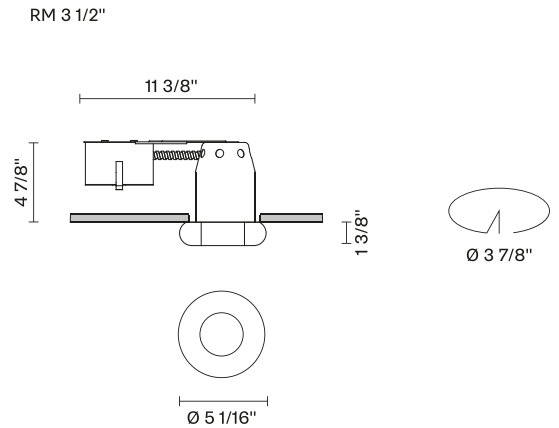

Faretti D27

D27F61RM00

Pamio Design

Fixture type

Project name

Dimensions

Material

Crystal glass

Color

Clear

Other colors available

Check online www.fabbian.us

Not included accessories

GU10 Lamp

Description

The Faretti Tondo semi-recessed spotlight has a soft, simple design. The diffuser is transparent crystal with frosted inside crystal glass. GU10-based lamping. Remodel Housing. Suitable for residential, corporate, hospitality, and retail applications.

Voltage

120V

Dimmable

TRIAC

Specs

Light source and Technical

Lamp type: GU10 15W LED

Wattage: 15W MAX LED