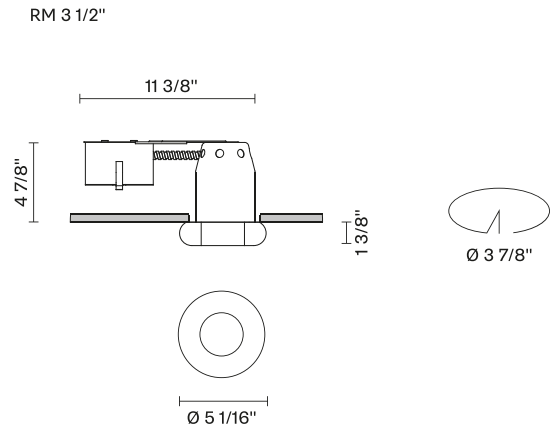

Faretti D27

D27F61RM00

Pamio Design

Fixture type

Project name

Dimensions

Material

Crystal glass

Color

Clear

Other colors available

Check online www.fabbian.us

Not included accessories

GU10 Lamp

Description

The Faretti Tondo semi-recessed spotlight has a soft, simple design. The diffuser is transparent crystal with frosted inside crystal glass. GU10-based lamping. Remodel Housing. Suitable for residential, corporate, hospitality, and retail applications.

Voltage

120V

Dimmable

TRIAC

Specs

Light source and Technical

Lamp type: Halogen/Retrofit

Wattage: 50W