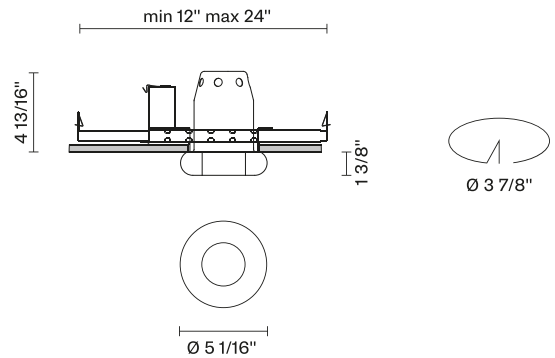

Faretti D27
D27F61NC00
Pamio Design

Fixture type

Project name

Dimensions

NC 3 1/2"

Material

Crystal glass

Color

Voltage

120V

Dimmable

TRIAC

Specs

Light source and Technical

Lamp type: Halogen/Retrofit

Wattage: 50W