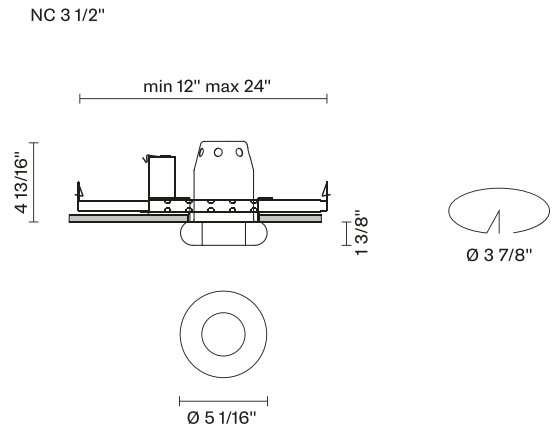

Faretti D27
D27F61NC00
Pamio Design

Fixture type

Project name

Dimensions

Material

Crystal glass

Color

Clear

Voltage

120V

Dimmable

TRIAC

Specs

Light source and Technical

Lamp type: Halogen/Retrofit

Wattage: 50W