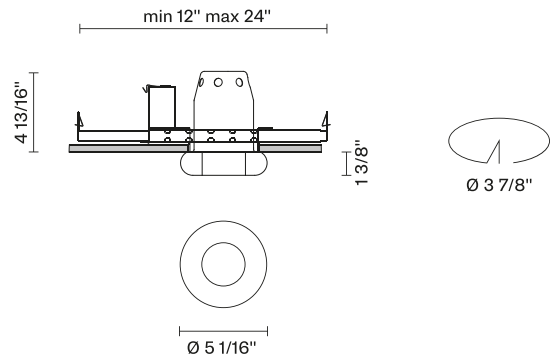

Faretti D27
D27F61NC00
Pamio Design

Fixture type

Project name

Dimensions

NC 3 1/2"

Material

Crystal glass

Color

Voltage

120V

Dimmable

TRIAC

Specs

Light source and Technical

Lamp type: Halogen/Retrofit

Wattage: 50W