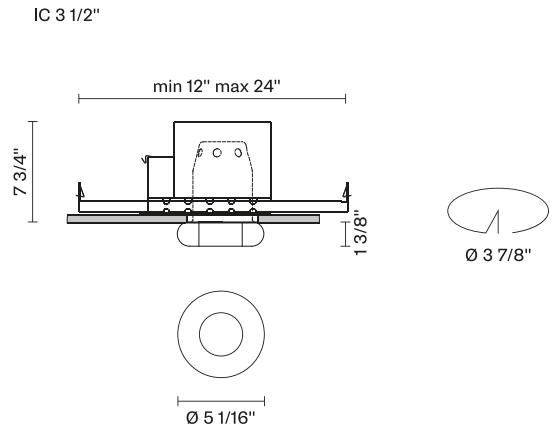

Faretti D27
D27F61IC00
Pamio Design

Fixture type
 Project name

Dimensions

Material

Crystal glass

Color

Clear

Other colors available

Voltage	Dimmable
120V	TRIAC

Specs

Light source and Technical

Lamp type: Halogen/Retrofit
 Wattage: 50W