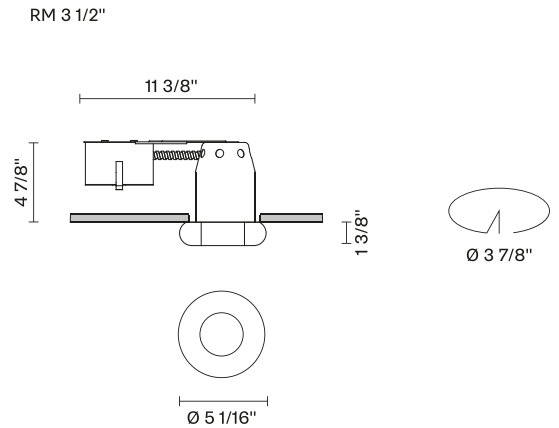

Faretti D27

D27F61RM01

Pamio Design

Fixture type

Project name

Dimensions

Material

Crystal glass

Color

White

Other colors available

Check online www.fabbian.us

Not included accessories

GU10 Lamp

Description

The Faretti Tondo semi-recessed spotlight has a soft, simple design. The diffuser is in a white satin-finish crystal glass. GU10-based lamping. Remodel Housing. Suitable for residential, corporate, hospitality, and retail applications.

Voltage

120V

Dimmable

TRIAC

Specs

Light source and Technical

Lamp type: Halogen/Retrofit

Wattage: 50W