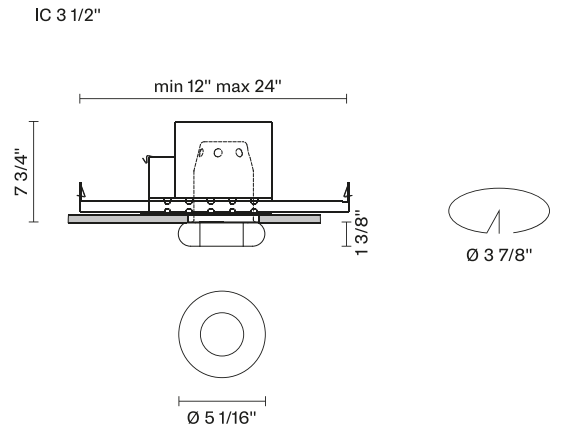

Faretti D27
D27F61IC01
Pamio Design

Fixture type
 Project name

Dimensions

Material

Crystal glass

Color

White

Other colors available

Voltage	Dimmable
120V	TRIAC

Specs

Light source and Technical

Lamp type: Halogen/Retrofit
Wattage: 50W
