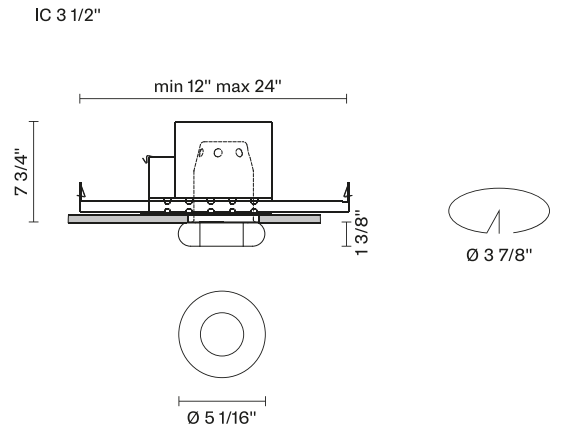

Faretti D27
D27F61IC01
Pamio Design

Fixture type
 Project name

Dimensions

Material

Crystal glass

Color

White

Other colors available

Voltage

120V

Dimmable

TRIAC

Specs

Light source and Technical

Lamp type: Halogen/Retrofit

Wattage: 50W