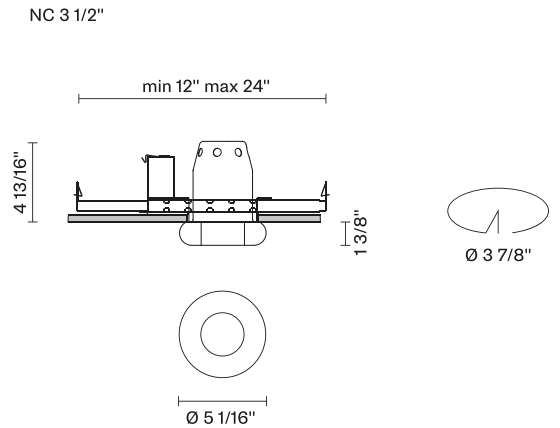

Faretti D27
D27F61NC01
Pamio Design

Fixture type
 Project name

Dimensions

Material

Crystal glass

Color

White

Other colors available

Voltage

120V

Dimmable

TRIAC

Specs

Light source and Technical

Lamp type: Halogen/Retrofit

Wattage: 50W