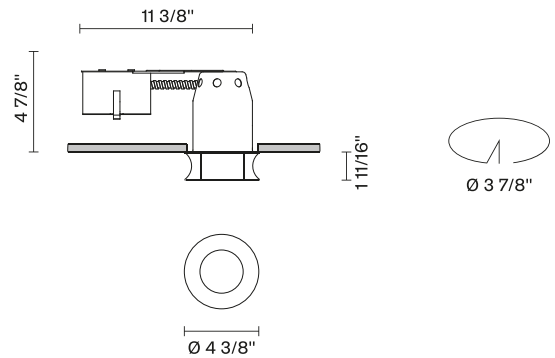

Dimensions

RM 3 1/2"

Material

Crystal glass

Color

☐ Clear

Other colors available

Check online www.fabbian.us

Not included accessories

GU10 Lamp

Description

The Faretti Eli semi-recessed lamp has a modern and curvy design. It is presented with a frosted-on-the-inside transparent crystal glass diffuser. GU10-based lamping. Remodel Housing. Suitable for residential, corporate, hospitality, and retail applications.

Voltage

120V

Dimmable

TRIAC

Specs

Light source and Technical

Lamp type: Halogen/Retrofit

Wattage: 50W