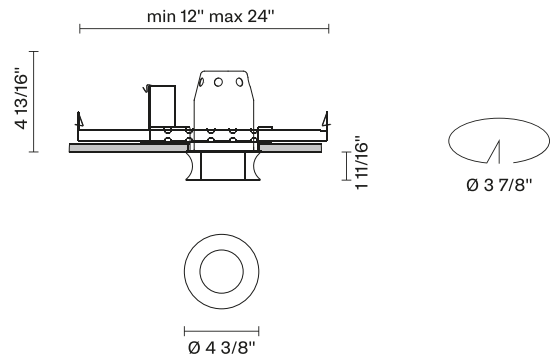

Faretti D27
D27F51NC00
Pamio Design

Fixture type

Project name

Dimensions

NC 3 1/2"

Material

Crystal glass

Color

Clear

Other colors available

Check online www.fabbian.us

Not included accessories

GU10 Lamp

Description

The Faretti Eli semi-recessed lamp has a modern and curvy design. It is presented with a frosted-on-the-inside transparent crystal glass diffuser. GU10-based lamping. New Construction Housing. Suitable for residential, corporate, hospitality, and retail applications.

Voltage

120V

Dimmable

TRIAC

Specs

Light source and Technical

Lamp type: Halogen/Retrofit

Wattage: 50W