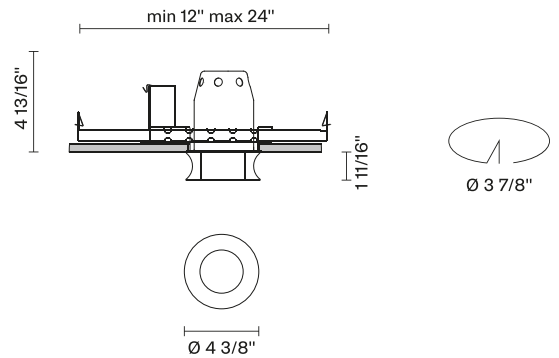

Faretti D27
D27F51NC00
Pamio Design

Fixture type

Project name

Dimensions

NC 3 1/2"

Material

Crystal glass

Color

Clear

Other colors available

Check online www.fabbian.us

Not included accessories

GU10 Lamp

Description

The Faretti Eli semi-recessed lamp has a modern and curvy design. It is presented with a frosted-on-the-inside transparent crystal glass diffuser. GU10-based lamping. New Construction Housing. Suitable for residential, corporate, hospitality, and retail applications.

Voltage

120V

Dimmable

TRIAC

Specs

Light source and Technical

Lamp type: Halogen/Retrofit

Wattage: 50W