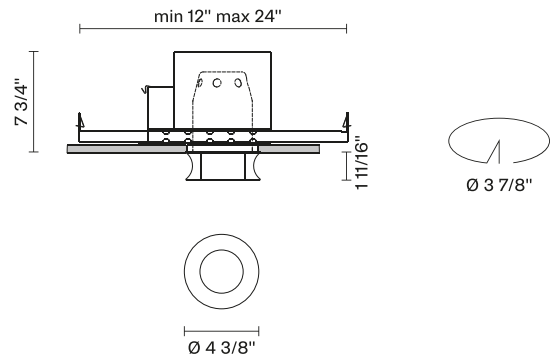

Faretti D27
D27F51IC00
Pamio Design

Fixture type

Project name

Dimensions

IC 3 1/2"

Material

Crystal glass

Color

Clear

Other colors available

Check online www.fabbian.us

Not included accessories

GU10 Lamp

Description

The Faretti Eli semi-recessed lamp has a modern and curvy design. It is presented with a frosted-on-the-inside transparent crystal glass diffuser. GU10-based lamping. IC Rated Housing. Suitable for residential, corporate, hospitality, and retail applications.

Voltage

120V

Dimmable

TRIAC

Specs

Light source and Technical

Lamp type: Halogen/Retrofit

Wattage: 50W