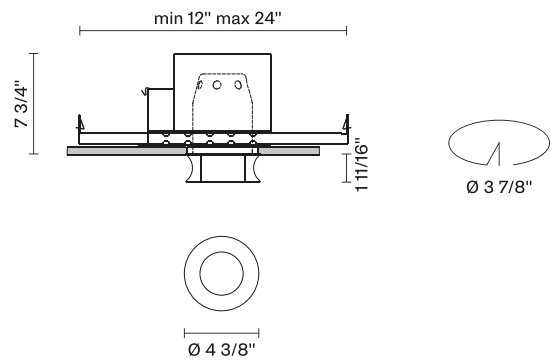

Faretti D27
D27F51IC00
Pamio Design

Fixture type

Project name

Dimensions

IC 3 1/2"

Material

Crystal glass

Color

Clear

Other colors available

Check online www.fabbian.us

Not included accessories

GU10 Lamp

Description

The Faretti Eli semi-recessed lamp has a modern and curvy design. It is presented with a frosted-on-the-inside transparent crystal glass diffuser. GU10-based lamping. IC Rated Housing. Suitable for residential, corporate, hospitality, and retail applications.

Voltage

120V

Dimmable

TRIAC

Specs

Light source and Technical

Lamp type: Halogen/Retrofit

Wattage: 50W