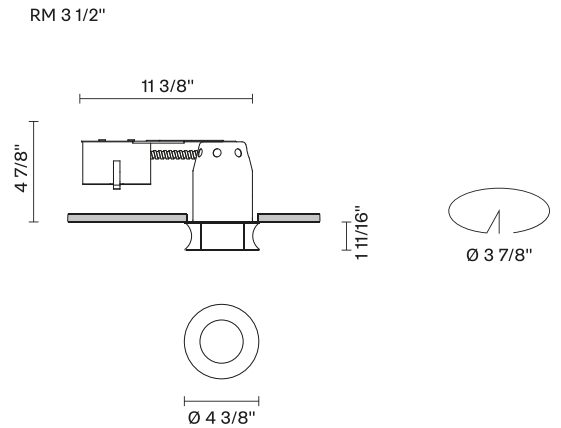

Faretti D27
D27F51RM01
Pamio Design

Fixture type
 Project name

Dimensions

Material

Crystal glass

Color

White

Other colors available

Check online www.fabbian.us

Not included accessories

GU10 Lamp

Description

The Faretti Eli semi-recessed lamp has a modern and curvy design. It is presented with a satin-finish crystal glass diffuser. GU10-based lamping. Remodel Housing. Suitable for residential, corporate, hospitality, and retail applications.

Voltage

120V

Dimmable

TRIAC

Specs

Light source and Technical

Lamp type: Halogen/Retrofit

Wattage: 50W