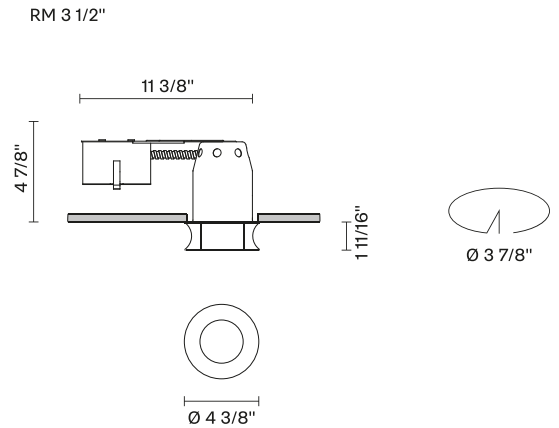

Faretti D27
D27F51RM01
Pamio Design

Fixture type
 Project name

Dimensions

Material

Crystal glass

Color

White

Other colors available

Check online www.fabbian.us

Not included accessories

GU10 Lamp

Description

The Faretti Eli semi-recessed lamp has a modern and curvy design. It is presented with a satin-finish crystal glass diffuser. GU10-based lamping. Remodel Housing. Suitable for residential, corporate, hospitality, and retail applications.

Voltage

120V

Dimmable

TRIAC

Specs

Light source and Technical

Lamp type: Halogen/Retrofit

Wattage: 50W