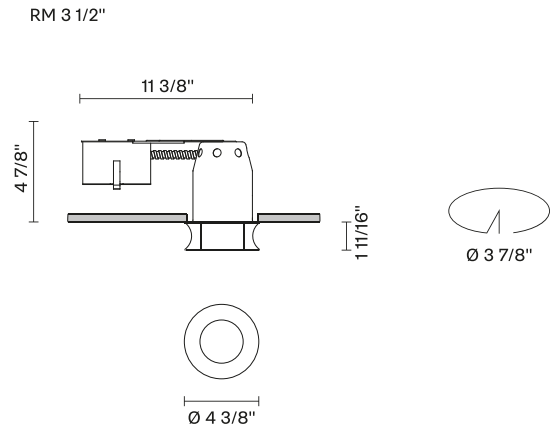

Faretti D27
D27F51RM01
Pamio Design

Fixture type
Project name

Dimensions

Material

Crystal glass

Color

White

Other colors available

Check online www.fabbian.us

Not included accessories

GU10 Lamp

Description

The Faretti Eli semi-recessed lamp has a modern and curvy design. It is presented with a satin-finish crystal glass diffuser. GU10-based lamping. Remodel Housing. Suitable for residential, corporate, hospitality, and retail applications.

Voltage

120V

Dimmable

TRIAC

Specs

Light source and Technical

Lamp type: Halogen/Retrofit

Wattage: 50W