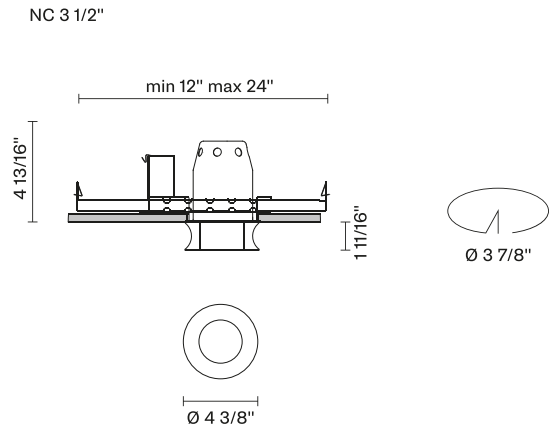

Faretti D27
D27F51NC01
Pamio Design

Fixture type
 Project name

Dimensions

Material

Crystal glass

Color

White

Other colors available

Check online www.fabbian.us

Not included accessories

GU10 Lamp

Description

The Faretti Eli semi-recessed lamp has a modern and curvy design. It is presented with a satin-finish crystal glass diffuser. GU10-based lamping. New Construction Housing. Suitable for residential, corporate, hospitality, and retail applications.

Voltage

120V

Dimmable

TRIAC

Specs

Light source and Technical

Lamp type: Halogen/Retrofit

Wattage: 50W