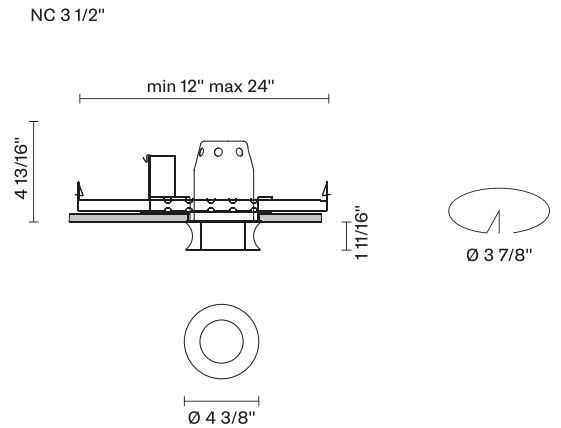

Faretti D27
D27F51NC01
Pamio Design

Fixture type

Project name

Dimensions

Material

Crystal glass

Color

White

Other colors available

Check online www.fabbian.us

Not included accessories

GU10 Lamp

Description

The Faretti Eli semi-recessed lamp has a modern and curvy design. It is presented with a satin-finish crystal glass diffuser. GU10-based lamping. New Construction Housing. Suitable for residential, corporate, hospitality, and retail applications.

Voltage

120V

Dimmable

TRIAC

Specs

Light source and Technical

Lamp type: Halogen/Retrofit

Wattage: 50W