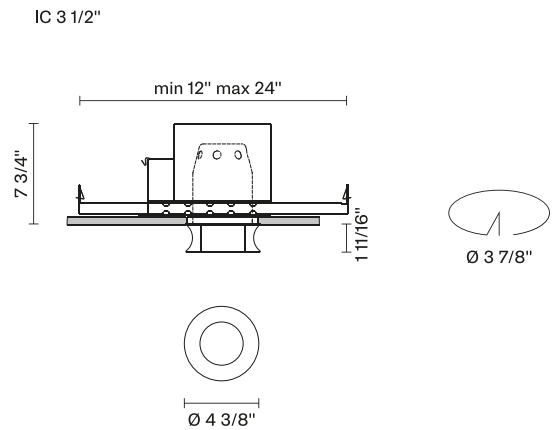

Faretti D27
D27F51IC01
Pamio Design

Fixture type

Project name

Dimensions

Material

Crystal glass

Color

White

Other colors available

Check online www.fabbian.us

Not included accessories

GU10 Lamp

Description

The Faretti Eli semi-recessed lamp has a modern and curvy design. It is presented with a satin-finish crystal glass diffuser. GU10-based lamping. IC Rated Housing. Suitable for residential, corporate, hospitality, and retail applications.

Voltage

120V

Dimmable

TRIAC

Specs

Light source and Technical

Lamp type: Halogen/Retrofit

Wattage: 50W