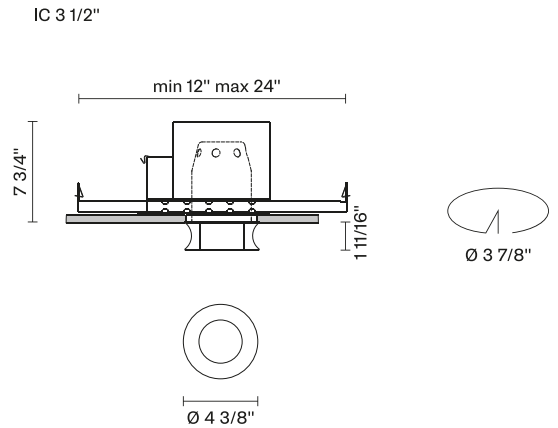

Faretti D27
D27F51IC01
Pamio Design

Fixture type
 Project name

Dimensions

Material

Crystal glass

Color

White

Other colors available

Check online www.fabbian.us

Not included accessories

GU10 Lamp

Description

The Faretti Eli semi-recessed lamp has a modern and curvy design. It is presented with a satin-finish crystal glass diffuser. GU10-based lamping. IC Rated Housing. Suitable for residential, corporate, hospitality, and retail applications.

Voltage

120V

Dimmable

TRIAC

Specs

Light source and Technical

Lamp type: Halogen/Retrofit

Wattage: 50W