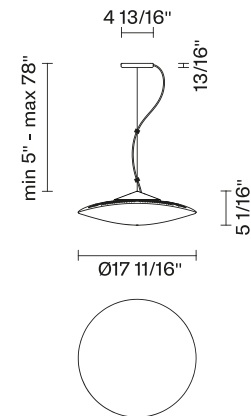

Loop F35

F35A01A00

Constance Guisset

Fixture type

Project name

Description

Pendant lamp with transparent blown glass diffuser, striped on the top part and sandblasted at the bottom. Black-painted metal structure.

Voltage

120V

Dimmable

LED/ELV

Specs

Light source and Technical

Lamp type: LED

Wattage: 17W

Color temperature: 3000K

CRI: >80

Lumens: 1850lm

Dimensions

Material

Glass - Metal

Color

Clear

Other colors available

Check online www.fabbian.us

Included accessories

LED Off-center cable fastener

Weight Lamp

9.4 lbs

Features

Equipped with leveling mechanism Offset mounting hardware included