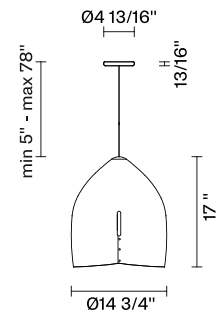

Oru F25

F25A01A73

Vim & Vigor

Fixture type

Project name

Dimensions

Material

Metal

Notes

Derating labels available upon request

Description

Pendant lamp with spun metal structure, black paint on the outside and teal blue colour on the inside.

Voltage

120V

Specs

DRY