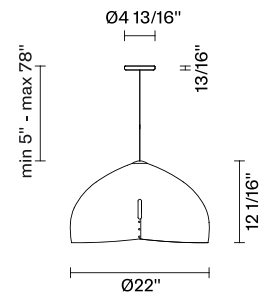

Oru F25

F25A03A73

Vim & Vigor

Fixture type
Project name

Dimensions

Material

Metal

Color

Derating labels available upon request

Description

Pendant lamp with spun metal structure, black paint on the outside and teal blue colour on the inside.

Voltage

120V

Specs

DRY

Light source and Technical