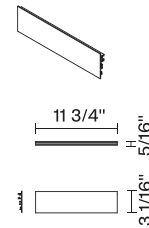

Tile D95

D95Z10A27

Pamio Design

Fixture type

Project name

Dimensions

Material

Metal

Color

 Polished Aluminum

Other colors available

Check online www.fabbian.us

Description

11 3/4" Polished aluminum cover plate for use with Tile linear bars.
