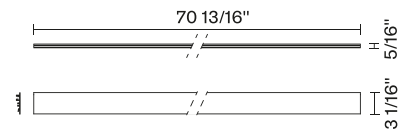

Tile D95

D95Z15A27

Pamio Design

Fixture type

Project name

Dimensions

Material

Metal

Color

 Polished Aluminum

Other colors available

Check online www.fabbian.us

Description

70 13/16" Polished aluminum cover plate for use with Tile linear bars.
