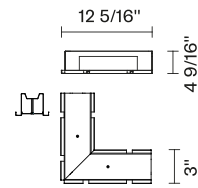

Tile D95

D95M06A63

Pamio Design

Fixture type

Project name

Dimensions

Material

Metal