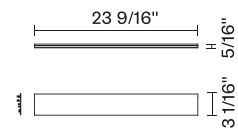

Tile D95

D95Z11A27

Pamio Design

Fixture type

Project name

Dimensions

Material

Metal

Color

 Polished Aluminum

Other colors available

Check online www.fabbian.us

Description

23 9/16" Polished aluminum cover plate for use with Tile linear bars.
