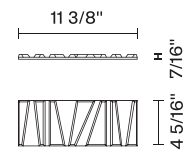

## Dimensions

---

## Description

Box of (4) 11 3/8" - Clear crystal Tile glass

Ordering code: **D95E01C4V 00**

---