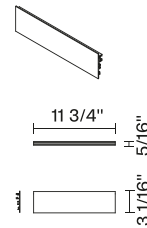

Tile D95

D95Z10A27

Pamio Design

Fixture type

Project name

Dimensions

Material

Metal

Color

 Polished Aluminum

Other colors available

Check online www.fabbian.us

Description

11 3/4" Polished aluminum cover plate for use with Tile linear bars.
