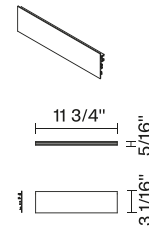

Tile D95

D95Z10A74

Pamio Design

Fixture type

Project name

Dimensions

Material

Metal

Color

 Golden aluminium

Other colors available

Check online www.fabbian.us

Description

11 3/4" Golden aluminum cover plate for use with Tile linear bars.
