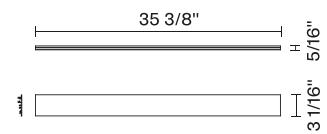

Tile D95

D95Z12A27

Pamio Design

Fixture type

Project name

Dimensions

Material

Metal

Color

 Polished Aluminum

Other colors available

Check online www.fabbian.us

Description

35 3/8" Polished aluminum cover plate for use with Tile linear bars.
