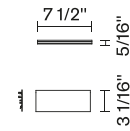

Tile D95

D95Z16A27

Pamio Design

Fixture type

Project name

Dimensions

Material

Metal

Color

 Polished Aluminum

Other colors available

Check online www.fabbian.us

Description

7 1/2" Polished aluminum cover plate for use with Tile linear bars.
