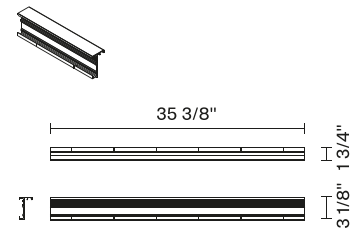

Tile D95

D95M44A63

Pamio Design

Fixture type

Project name

Dimensions

Material

Metal

Color

 Painted Grey

Other colors available

Check online www.fabbian.us

Not included accessories

Strip LED, Driver

Description

35 3/8" Linear bar for LED Strip - 1 glass wall