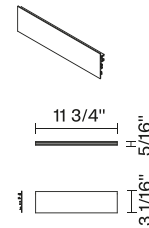

## Dimensions

---

## Description

11 3/4" Golden aluminum cover plate for use with Tile linear bars.

---