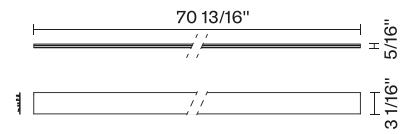

Tile D95

D95Z15A74

Pamio Design

Fixture type

Project name

Dimensions

Material

Metal

Color

 Golden aluminium

Other colors available

Check online www.fabbian.us

Description

70 13/16" Golden aluminum cover plate for use with Tile linear bars.
