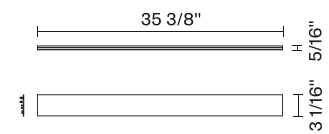

Tile D95

D95Z12A27

Pamio Design

Fixture type

Project name

Dimensions

Material

Metal

Color

 Polished Aluminum

Other colors available

Check online www.fabbian.us

Description

35 3/8" Polished aluminum cover plate for use with Tile linear bars.
