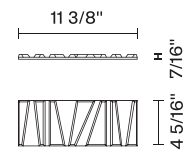

## Dimensions

---

## Description

Box of (4) 11 3/8" - Amethyst crystal Tile glass

**Ordering code: D95E01C4V 40**

---