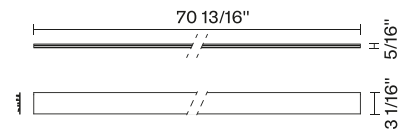

## Dimensions

---

## Description

70 13/16" Cover plate in polished aluminum for Laminis bar structures.

---