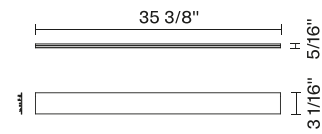

## Dimensions

---

## Description

35 3/8" Cover plate in golden aluminum for Laminis bar structures.

---